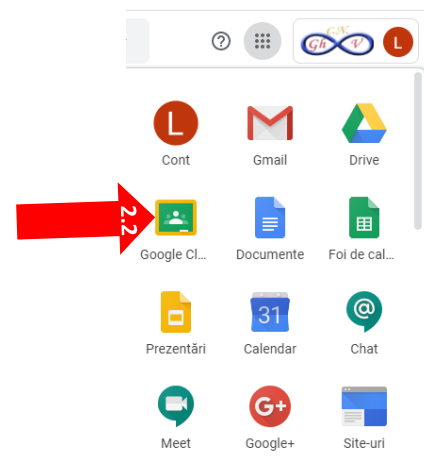

2.

2.1. Se acceseaza aplicatiile Google din butonul din dreapta sus:

2.2. Se acceseaza aplicatia *Google Classroom* :

3. Click pe butonul din dreapta sus si selectati optiunea *Creați un curs*: